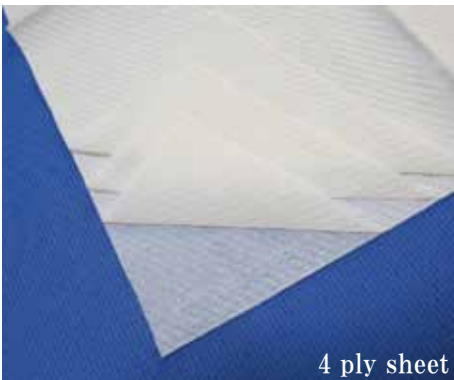

Quick absorption No waste threads Replaces cloth

Paper Waste Clean

①Paper Waste Clean (4 ply)

②Paper Waste (3 ply)

4 ply sheet

Reverse side of the sheet is embossed

Features

- Paper Waste Clean quickly absorbs dirt such as oil and large quantities of water and unlike cloth there are no waste threads.
- Even when wet with water it remains supple and strong, it's really useful.
- With less fluff and paper dust, static electricity is unlikely so Paper Waste Clean can be used with peace of mind in many types of factory and food production facilities.
- No binders are used in this 4 ply pressure embossed thick type wipe, it'll wipe off even the most stubborn dirt.
- Some accidents involving machinery and moving parts might be avoided because, unlike cloth, paper is easily cut.
- Paper Waste Clean is disposable so it's hygienic, use it with confidence.
- Made from 100% natural pulp means waste disposal is easy too.